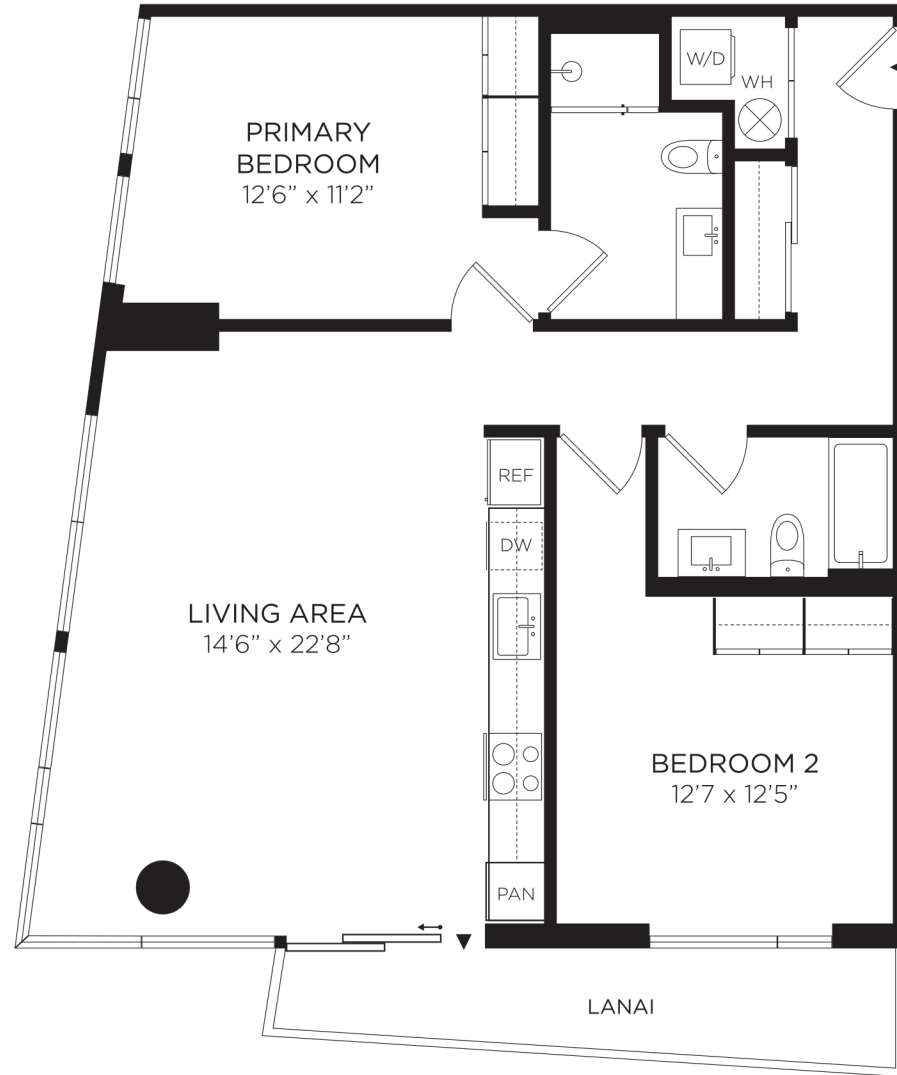

Unit 2EB

2 BEDROOM, 2 BATH

Apartment Number

Date Available

Monthly Rent

Floor 10-27

Floor plans are artist conceptions. Apartment features and square footage totals are approximate and may vary from actual floor plan.