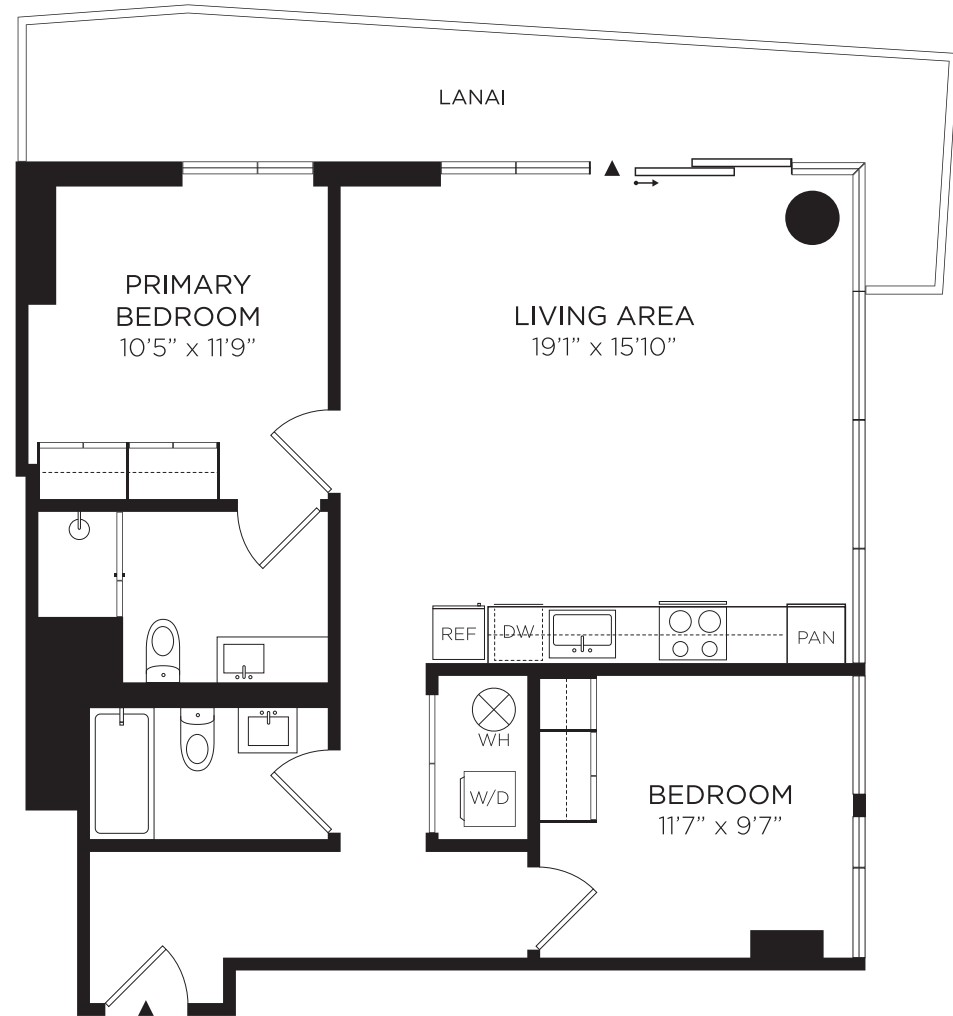

Unit 2CB

2 BEDROOM, 2 BATH

Apartment Number

Date Available

Monthly Rent

Floor 10-27

Floor plans are artist conceptions. Apartment features and square footage totals are approximate and may vary from actual floor plan.