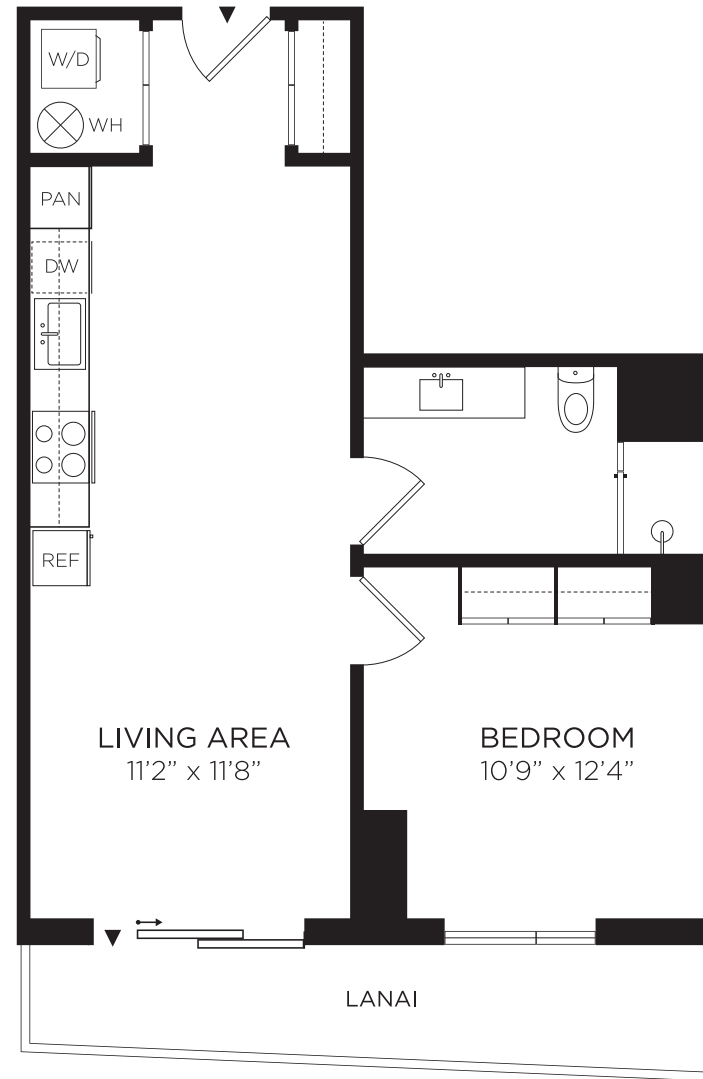

Unit 1GB

1 BEDROOM, 1 BATH

Apartment Number

Date Available

Monthly Rent

Floor 8, 10-27

Floor plans are artist conceptions. Apartment features and square footage totals are approximate and may vary from actual floor plan.