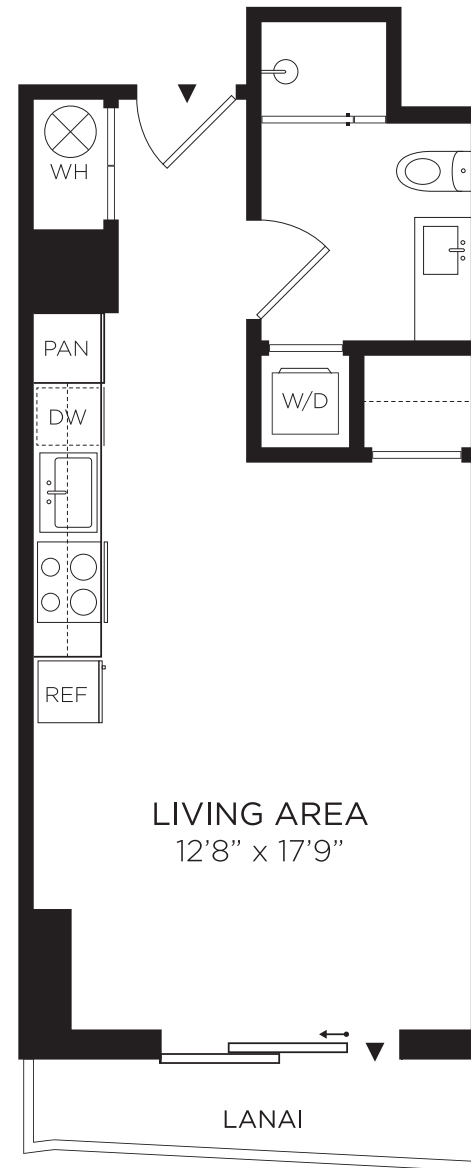

Unit OGA

STUDIO, 1 BATH

Apartment Number

Date Available

Monthly Rent

Floor 8-27

Floor plans are artist conceptions. Apartment features and square footage totals are approximate and may vary from actual floor plan.